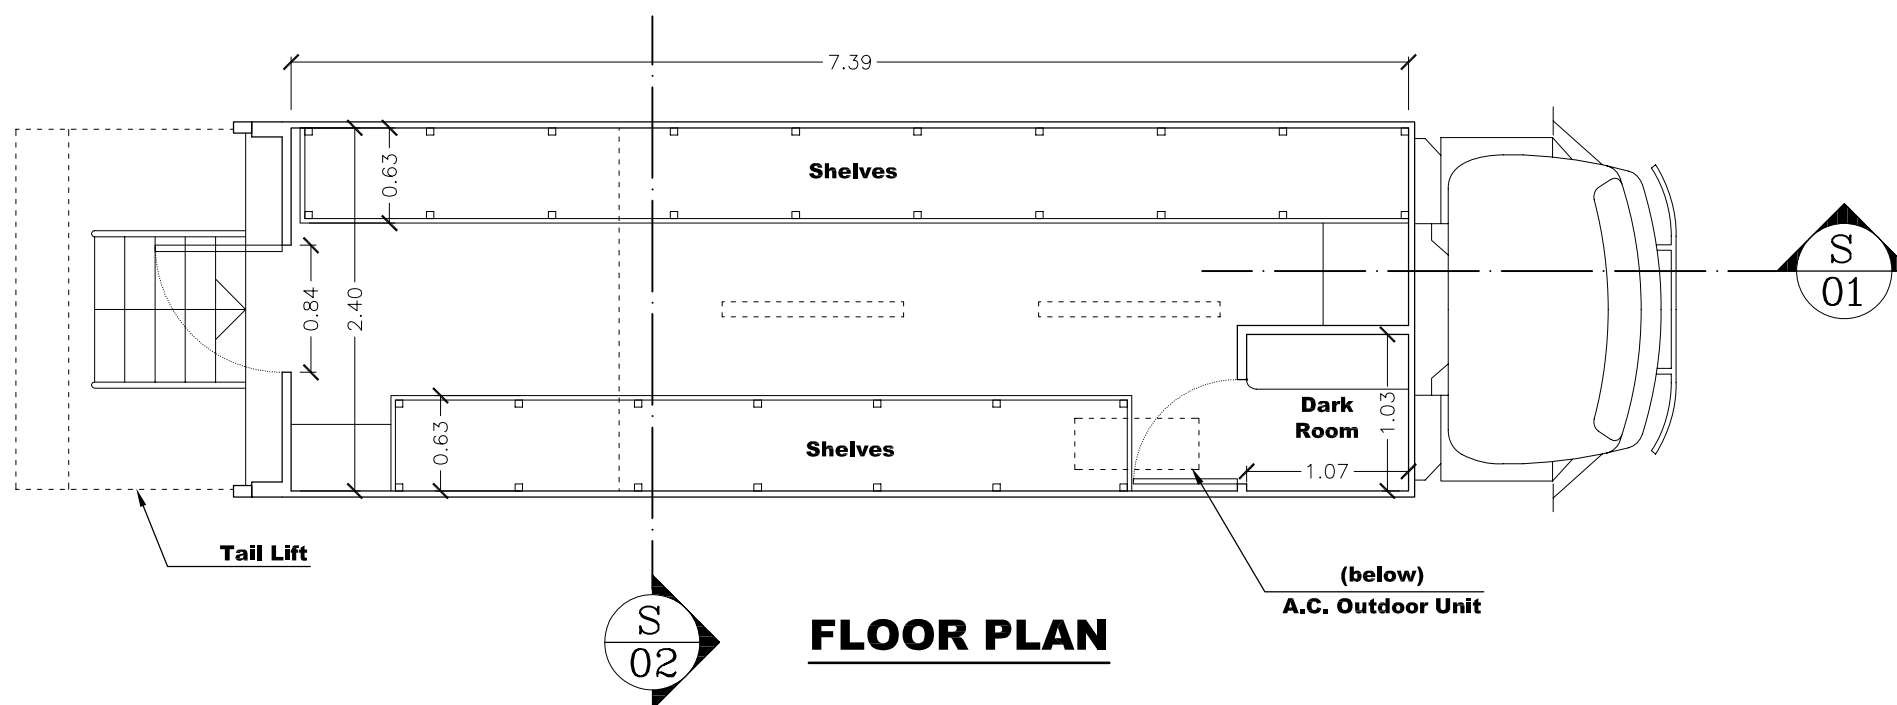

SIDE ELEVATION

BACK ELEVATION

FLOOR PLAN

| RevNo | Revision note | Date | Signature | Checked |
|--------------------------------|---------------------|---------------|--------------|--------------------------|
| MOBILE CAMERA TRUCK - C | | | | |
| PLAN & ELEVATIONS | | | | |
| Drawn by R. S. | Date 16 APR 2011 | Scale 1:50 | Sheet 001 | Filename GOD/2009/026 |
| GOD/2009/026/CT | | | | |