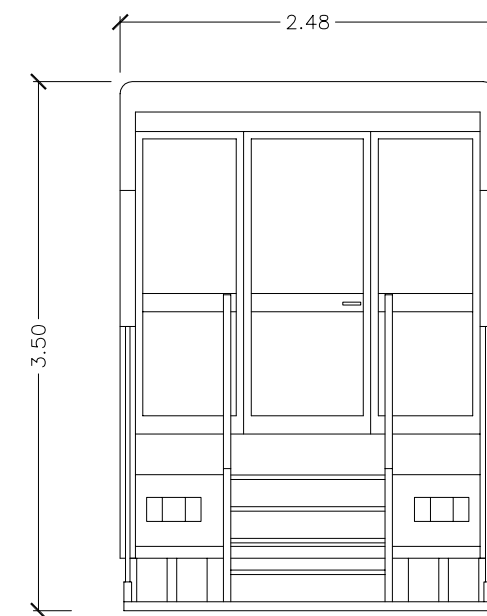

SIDE ELEVATION

BACK ELEVATION

FLOOR PLAN

| RevNo | Revision note | Date | Signature | Checked |
|--------------------------------|---------------------|---------------|--------------|--------------------------|
| MOBILE CAMERA TRUCK - C | | | | |
| PLAN & ELEVATIONS | | | | |
| Drawn by R. S. | Date 16 APR 2011 | Scale 1:50 | Sheet 001 | Filename GOD/2009/026 |
| GOD/2009/026/CT | | | | |